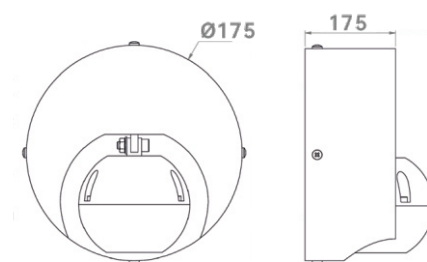

Quick Info

CRI ≥ 80 /90
 2700K, 3000K, 4000K
 Up to 85 lm/W
 Non-Dimmable/ Dali-Dimmable
 SDCM<3
 Lens
 L70 @50,000h
 Aluminium Die-Cast

Types

Wall Mounted

Single Line Diagram

MINI WALL LIGHT

The Z Ball mini wall light :

Light Distribution

CRI ≥ 80/90

MINI WALL LIGHT

Product Order Code	System Power	Dimensions
1511	10W	Dia=175mm, H=175mm

Order Options

CCT (Colour Temperature)

2700K
3000K
4000K

CRI

>80
>90

Beam Angle

Narrow
Medium
Wide

Control

Non-Dimmable

Dali-Dimmable

Mounting Type

Wall Mounted