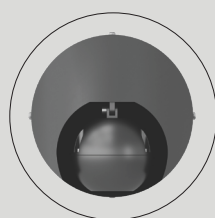

Quick Info

CRI ≥ 80 /90
 2700K, 3000K, 4000K
 Up to 85 lm/W
 Non-Dimmable/ Dali-Dimmable
 SDCM<3
 Lens
 L70 @50,000h
 Aluminium Die-Cast

Types

Wall Mounted

Single Line Diagram

MINI WALL LIGHT

The Z Ball mini wall light :

- Luminaire housing of Die-Cast Aluminium
- IP66, High Ingress Protection against dust & Moisture
- The built quality ensures long and maintenance free service life
- Elegant range can be used in high end outdoor applications
- Multiple beam angles and anti-glare accessories available
- Energy-efficient LED with high colour rendering
- Elegant range can be used in high end outdoor applications

Light Distribution

CRI ≥ 80/90

MINI WALL LIGHT

Product Order Code	System Power	Dimensions
1511	10W	Dia=175mm, H=175mm

Order Options

CCT (Colour Temperature)

2700K
3000K
4000K

CRI

>80
>90

Beam Angle

Narrow
Medium
Wide

Control

Non-Dimmable

Dali-Dimmable

Mounting Type

Wall Mounted